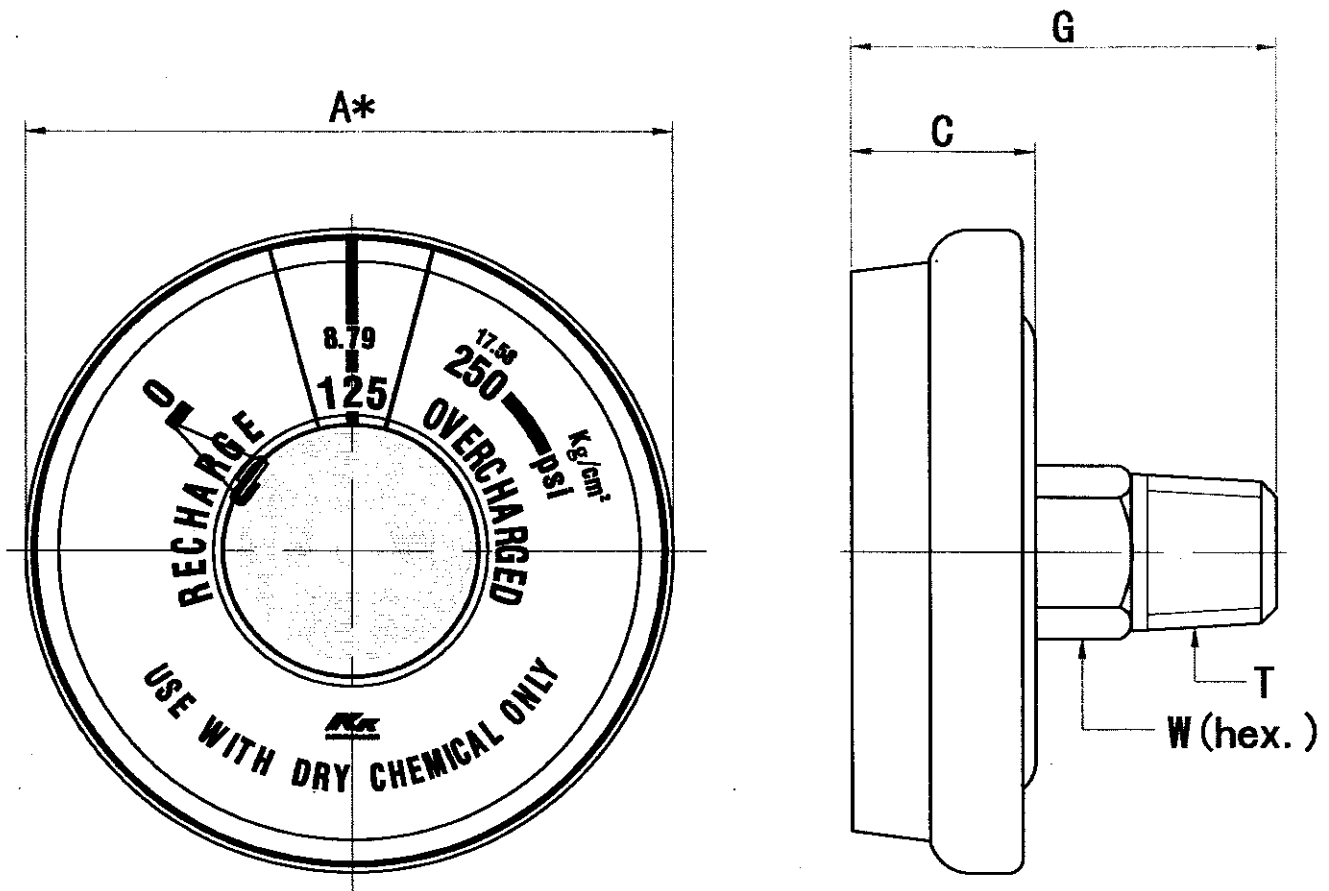

Fire Extinguisher Gauge(713 Type)

Center Back Mount
(CBM)

A*NOMINAL SIZE

1.4"	WEIGHT	KEY	A*	C	G	T	W
			mm	36.0	11.5	26.0	1/8"
		in	1.417	.453	1.024	.433	
1.6"	WEIGHT	KEY	A*	C	G	T	W
			mm	40.8	12.5	27.7 / 34.7	1/8"
		in	1.606	.492	1.091 / 1.366	1/4"	.433 / .551

(DIMENSION CHANGE ALL RIGHTS RESERVED. BY AK.)